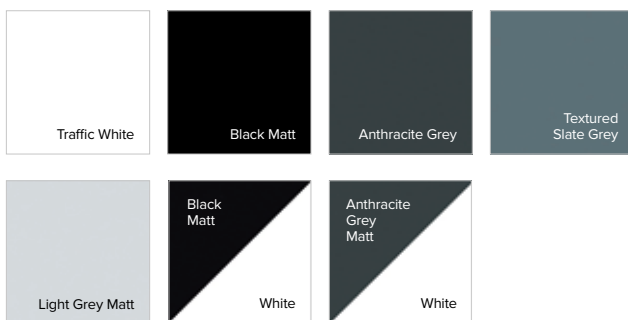

Door hardware

- Vanguard Master handle exclusive to KAT, available in Gold, Brushed Steel, Chrome, Anthracite Grey, White and Black.

Door colour options

These are KAT's standard door colours, you can choose from hundreds of RAL colours for your bespoke Bifold Door.

Door colour options

Anodised finish

Ask us about our Black Anodised marine grade finish, guaranteed for a remarkable 25 years.

Key features

- Industry leading weather rating
- Water resistance of 750 pascals, 2.5 times greater than the nearest competitor
- Choose from 7 colours, including dual colours
- Black Anodised finish available
- Door handle designed by and exclusive to KAT, available in 6 finishes and guaranteed for 10 years
- Discreet locking intermediate handle in 4 finishes – Black, White, Brushed Steel and Chrome
- Up to 7 sashes wide in a range of opening configurations
- Slim sightlines
- Delivery in just 2 weeks
- 10-year guarantee.