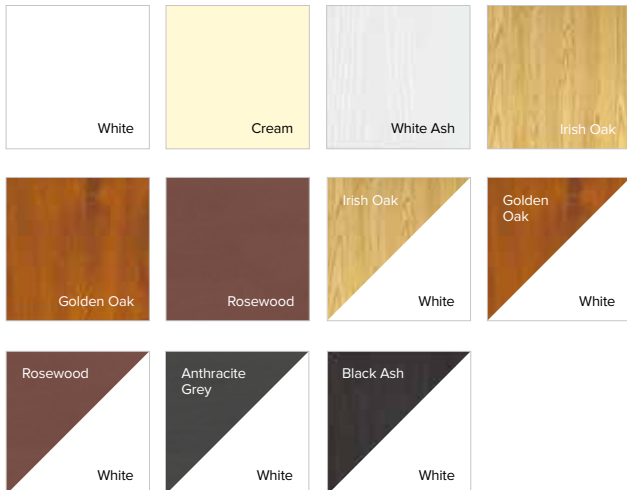

Door hardware

- Vanguard Master handle exclusive to KAT, available in Gold, Brushed Steel, Chrome, Anthracite Grey, White and Black.

Door colour options

These are KAT's standard door colours, you can choose from hundreds of RAL colours for your bespoke Bifold Door.