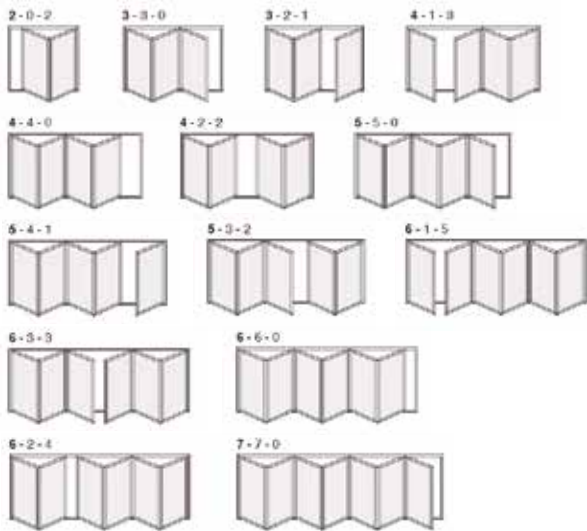

KAWNEER ALUMINIUM

SCHÜCO ALUMINIUM

Also available:

- Patio Doors
- Entrance Doors
- French Doors
- Flat Roof Lights
- Lantern Roofs
- Box Sash Windows
- Aluminium Windows

KAT

A SUPERIOR ANIMAL ALTOGETHER.

Opening configurations

There are many configuration options, the most popular of which are shown here. All designs are available as inward or outward opening.

Consider having blinds fitted inside the double glazed unit.

Key features